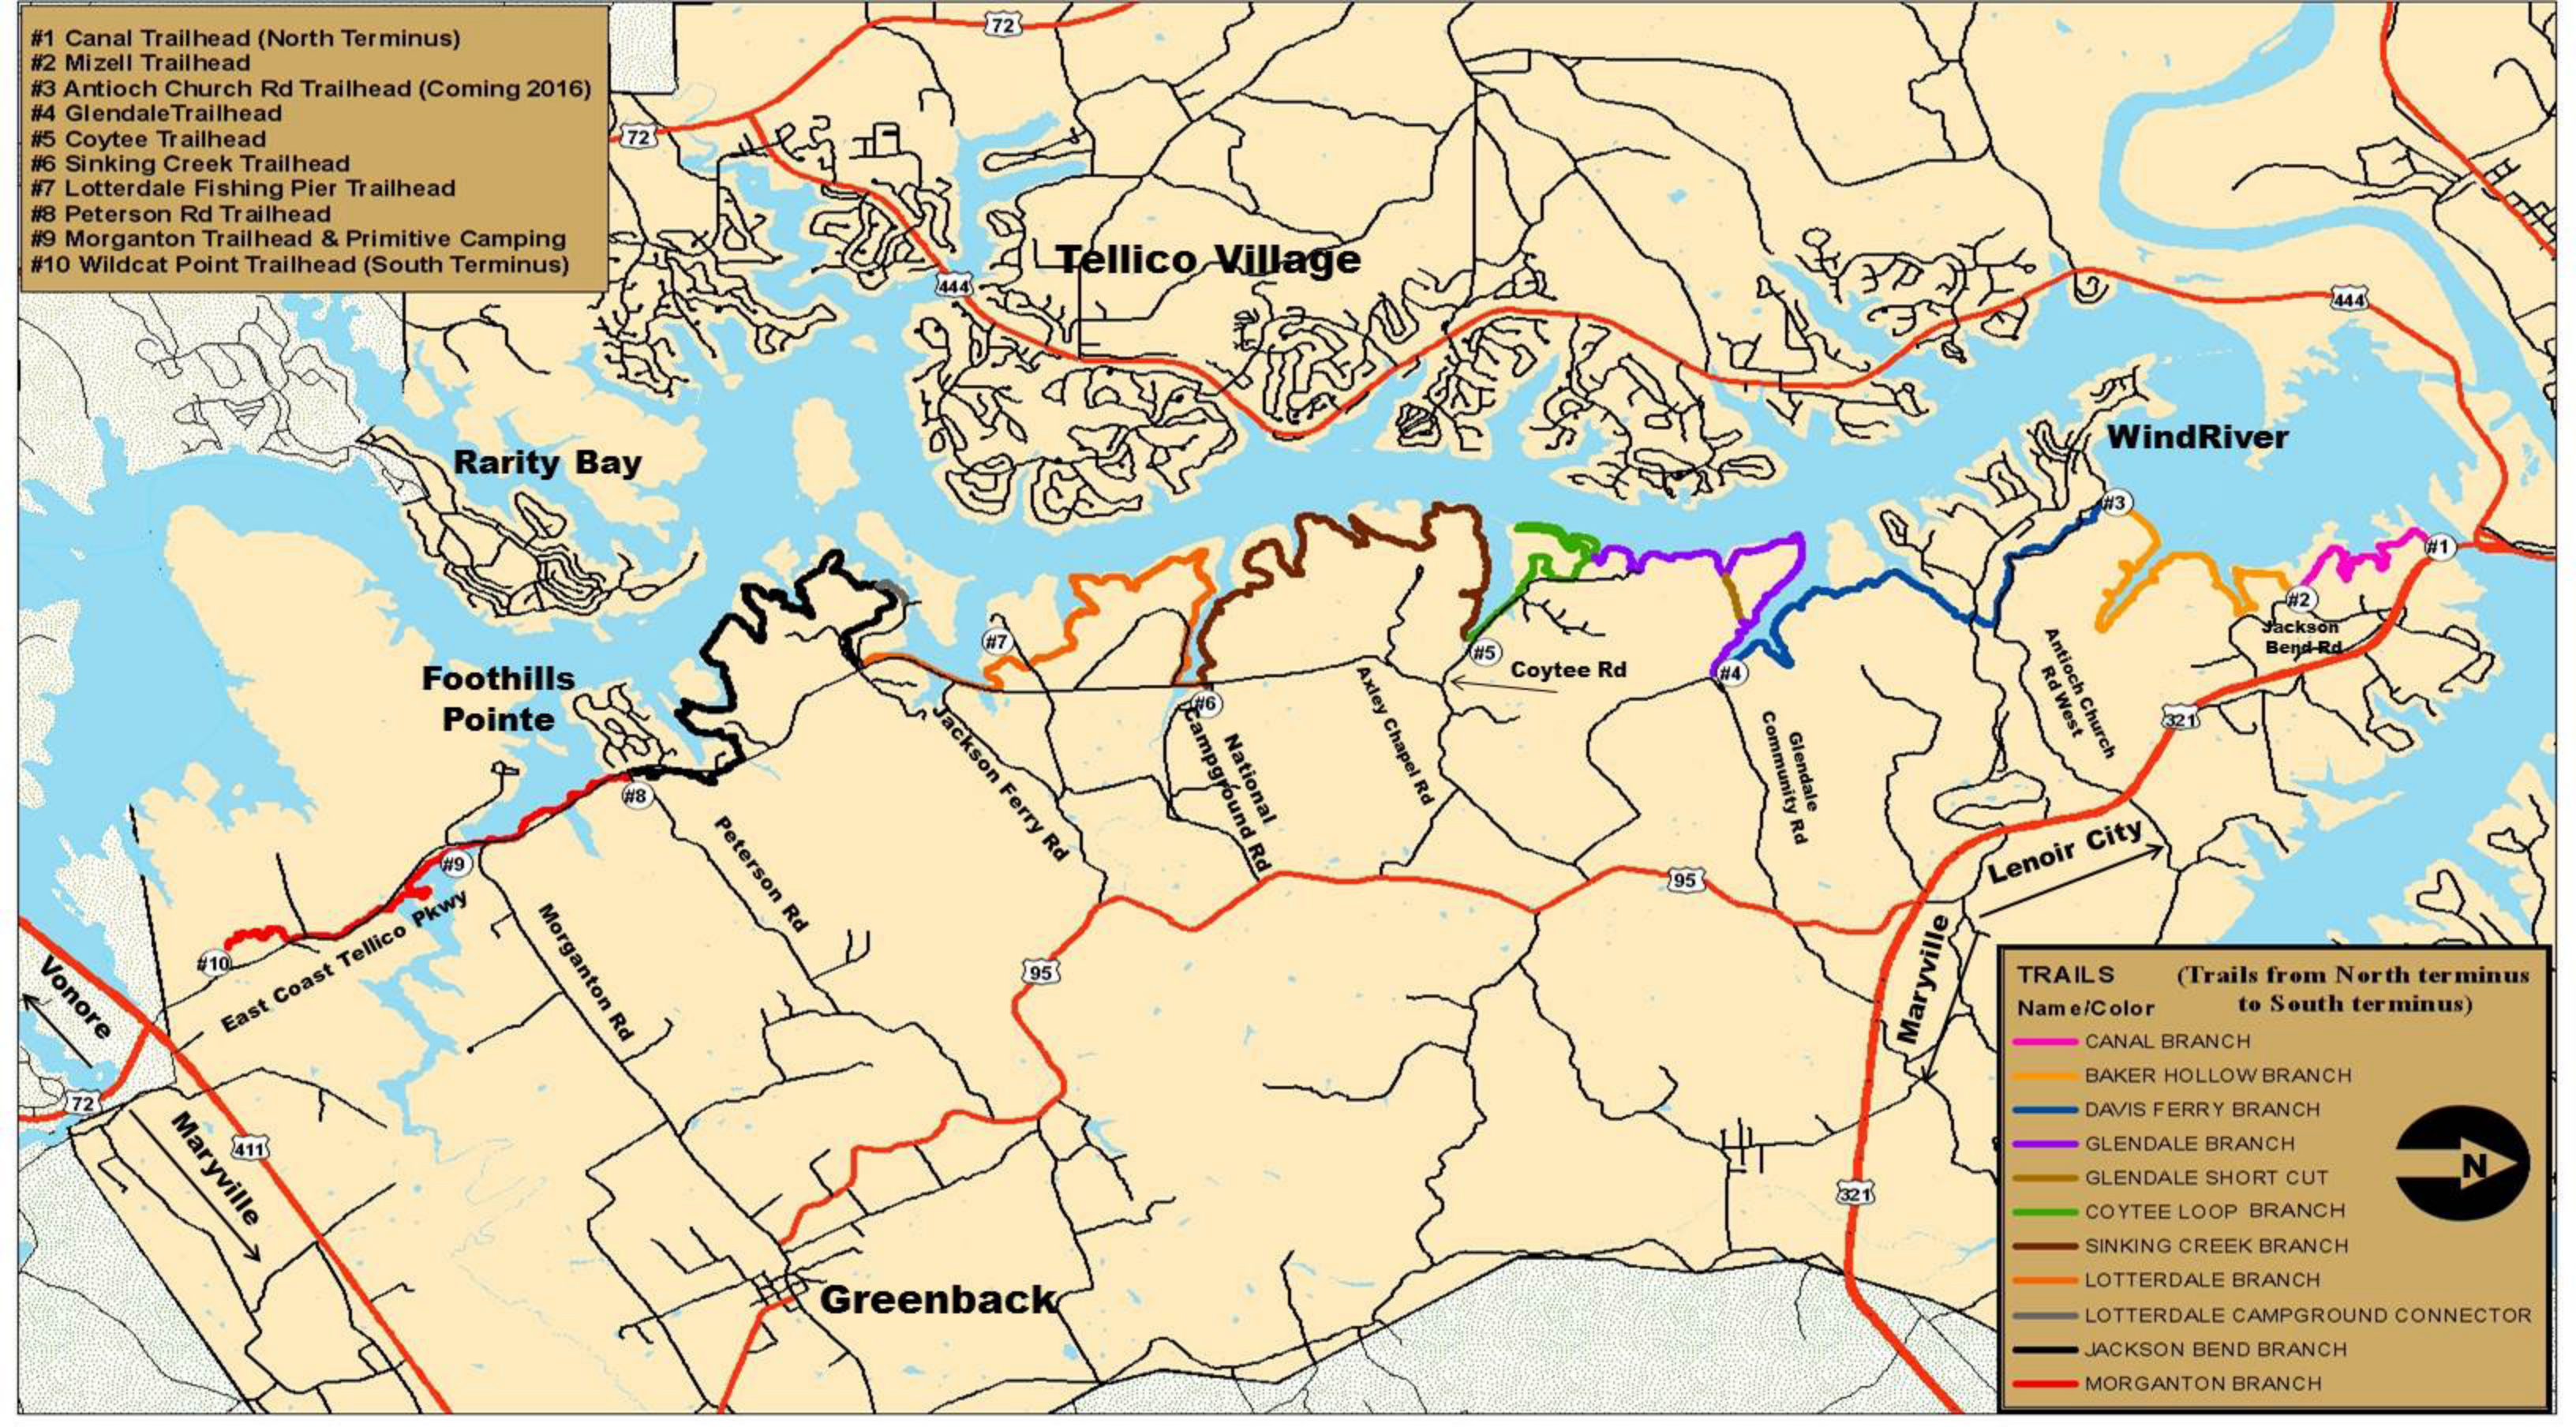

- #1 Canal Trailhead (North Terminus)
- #2 Mizell Trailhead
- #3 Antioch Church Rd Trailhead (Coming 2016)
- #4 Glendale Trailhead
- #5 Coytee Trailhead
- #6 Sinking Creek Trailhead
- #7 Lotterdale Fishing Pier Trailhead
- #8 Peterson Rd Trailhead
- #9 Morganton Trailhead & Primitive Camping
- #10 Wildcat Point Trailhead (South Terminus)

TRAILS (Trails from North terminus to South terminus)

Name/Color	
CANAL BRANCH	
BAKER HOLLOW BRANCH	
DAVIS FERRY BRANCH	
GLENDALE BRANCH	
GLENDALE SHORT CUT	
COYTEE LOOP BRANCH	
SINKING CREEK BRANCH	
LOTTERDALE BRANCH	
LOTTERDALE CAMPGROUND CONNECTOR	
JACKSON BEND BRANCH	
MORGANTON BRANCH	