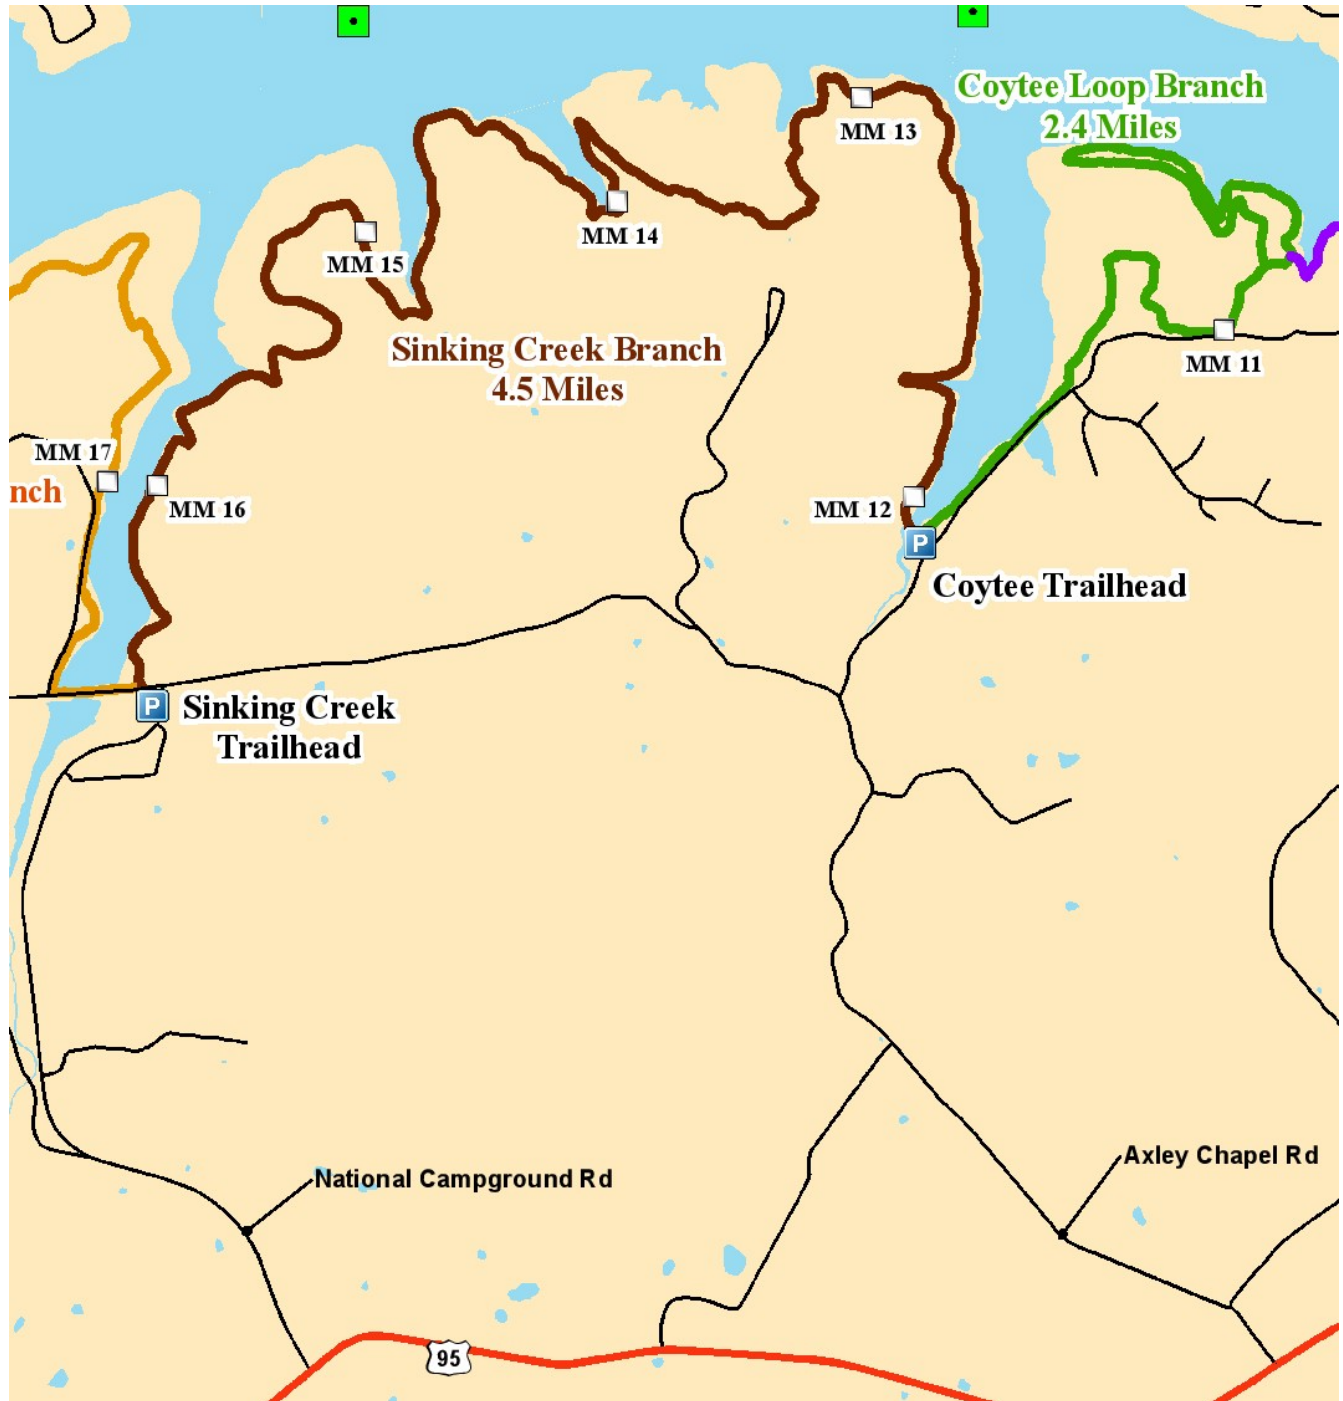

Sinking Creek Branch

Greenback

To Rt. 321

Access to Sinking Creek Trailhead take National Campground Rd from Rt. 95. Or take Axley Chapel Rd to Coytee Trailhead.