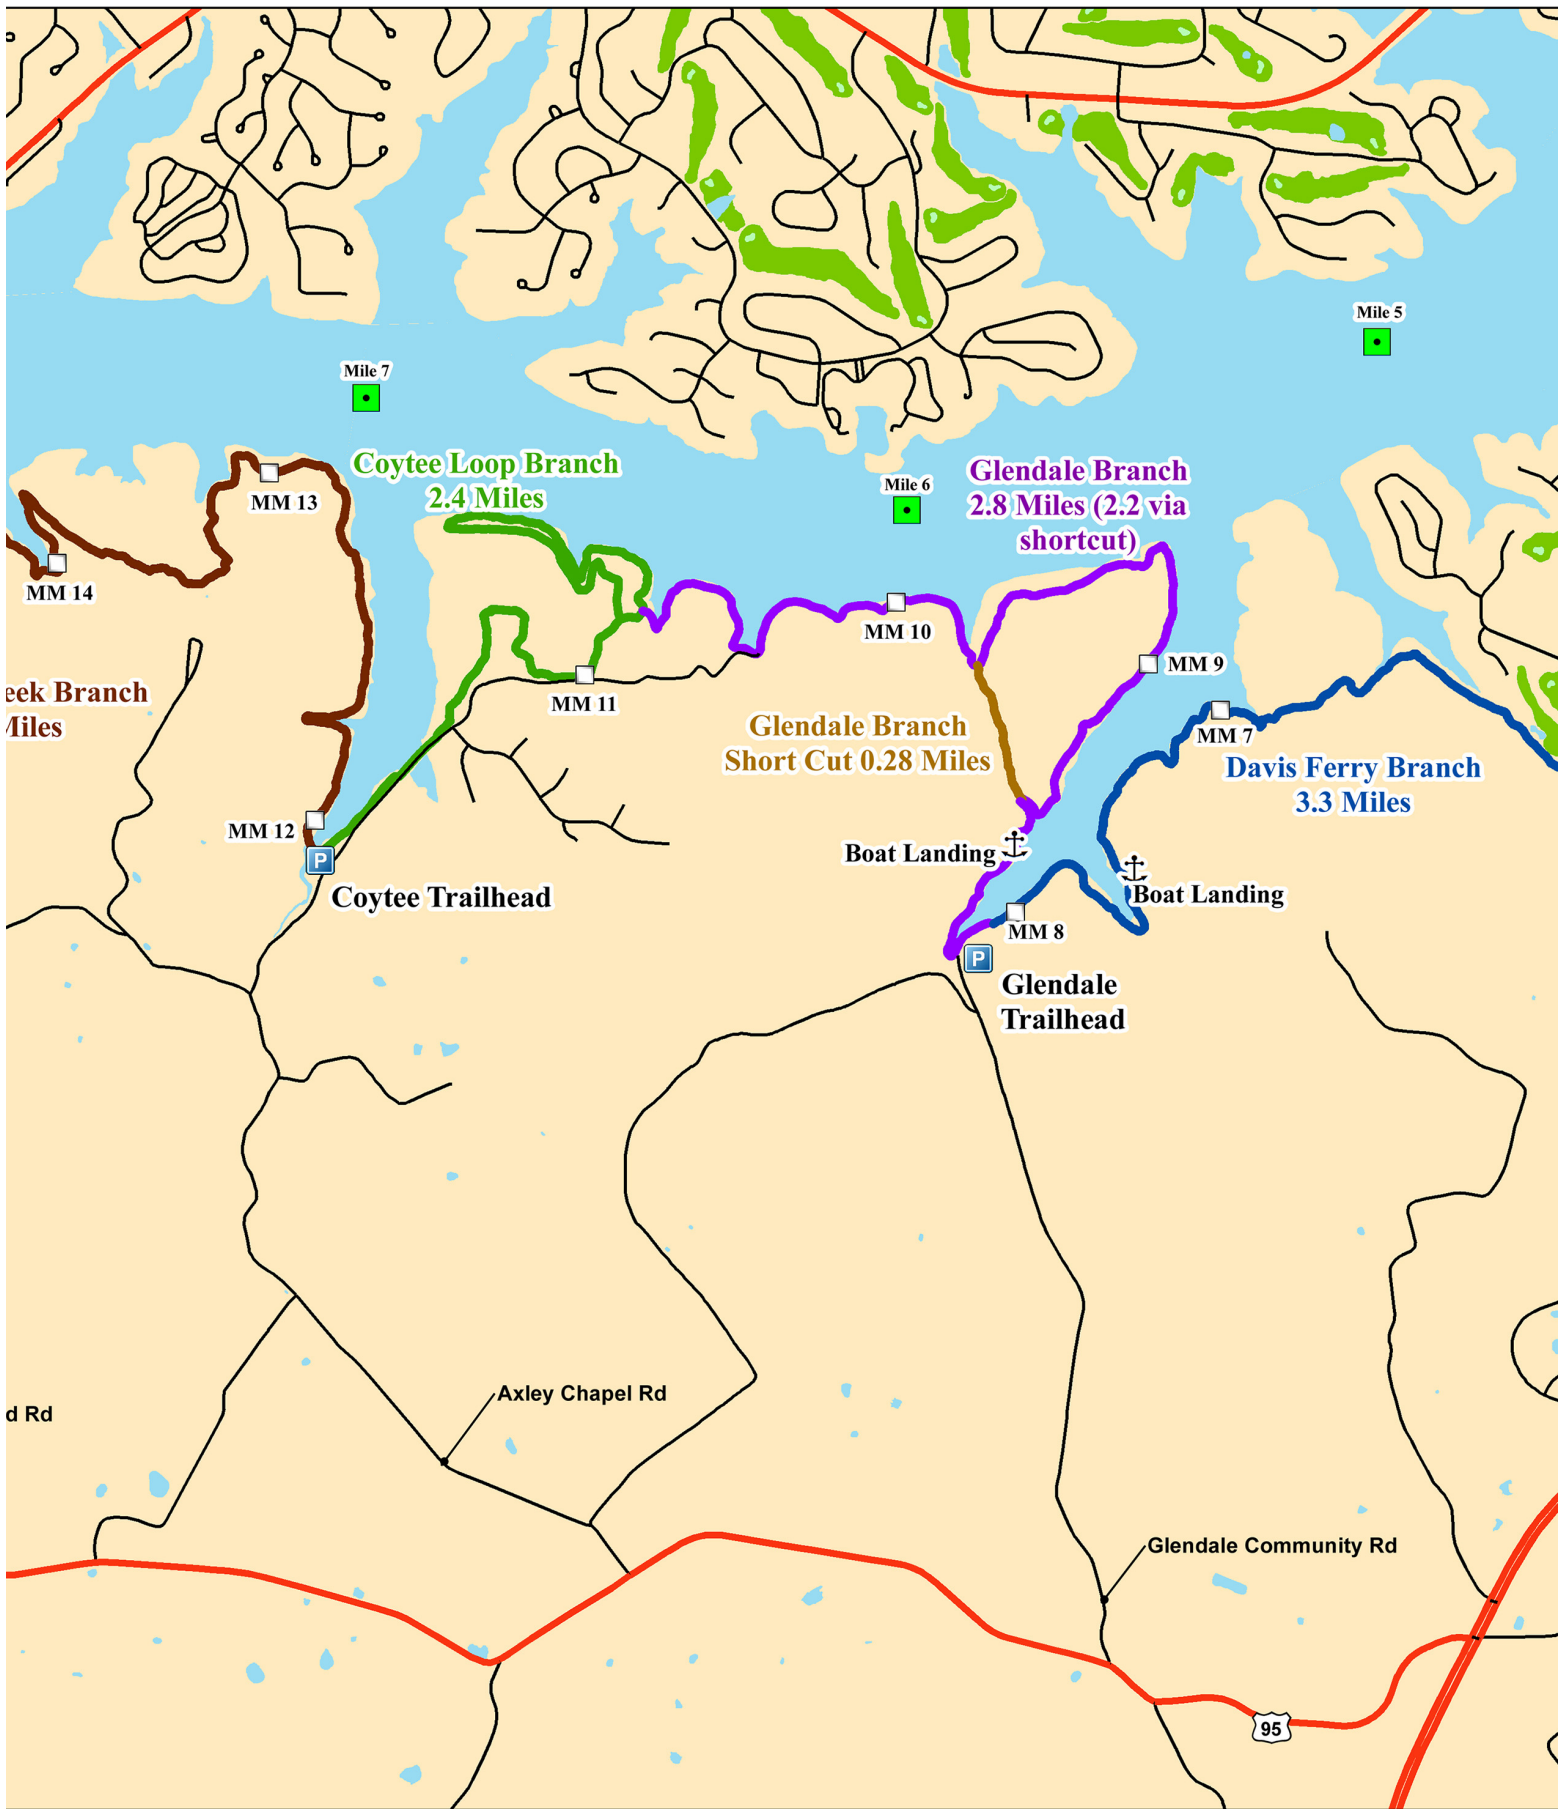

GO TAKE A HIKE  
ON THE  
EAST LAKESHORE TRAIL  
(A NATIONAL RECREATION TRAIL)

Construction of the East Lakeshore Trail is a joint venture between WATeR & TVA

For more information go to [www.tellicowater.org](http://www.tellicowater.org)

Created by Ryan Janikula  
 Loudon County ECD GIS  
 March 2019