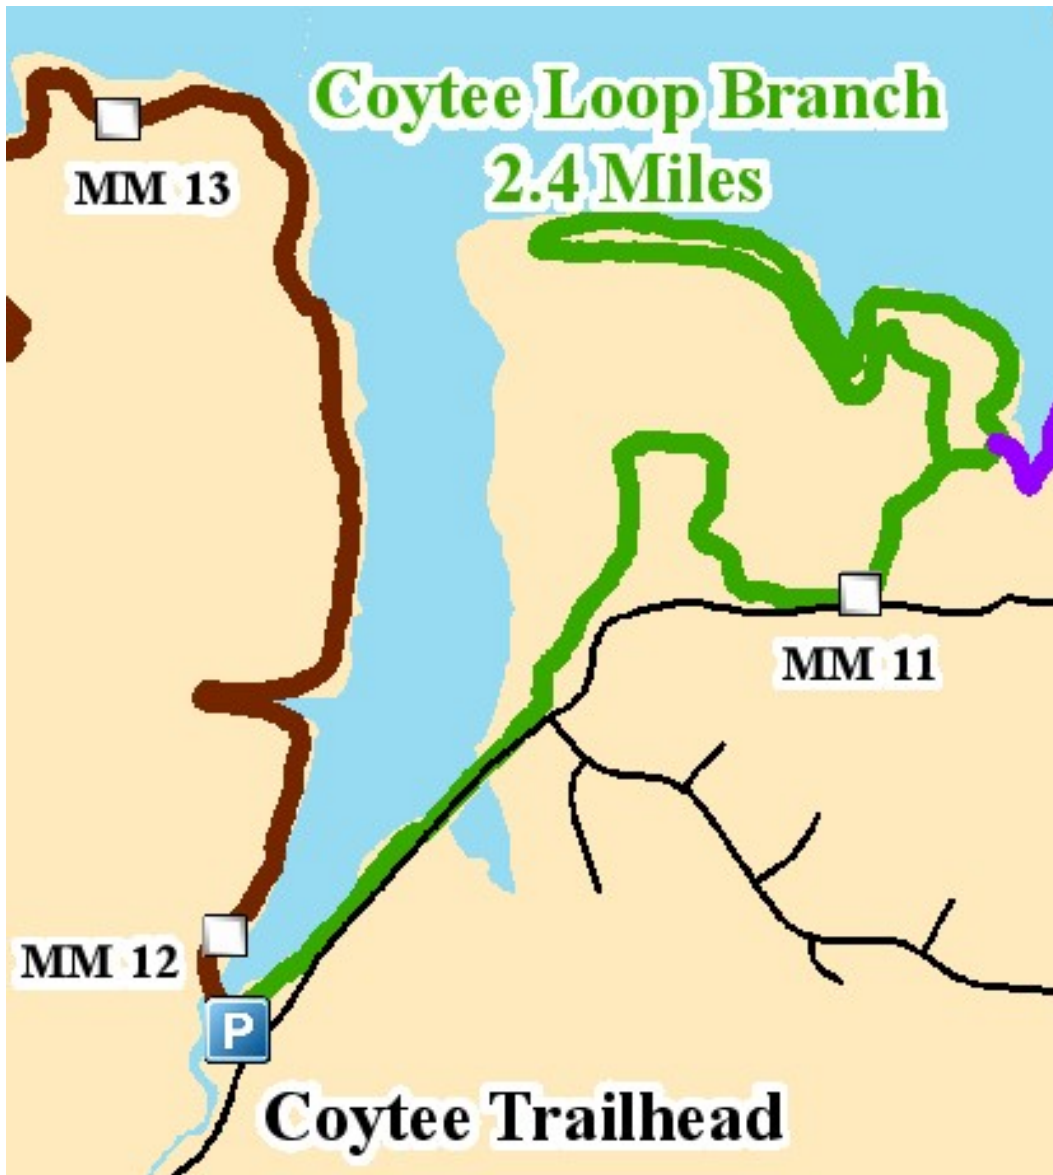

Coytee Loop Branch

Access the Coytee Trailhead by turning west off Rt. 95 onto Axley Chapel Rd or Balleys Rd and then left on Axley Chapel Rd.

The Coytee Loop Branch extends north from the Coytee Trailhead 2.4 miles and includes a 1.6 mile self guided interpretive loop trail. It incorporates eight learning sites marked by lettered posts along the trail.