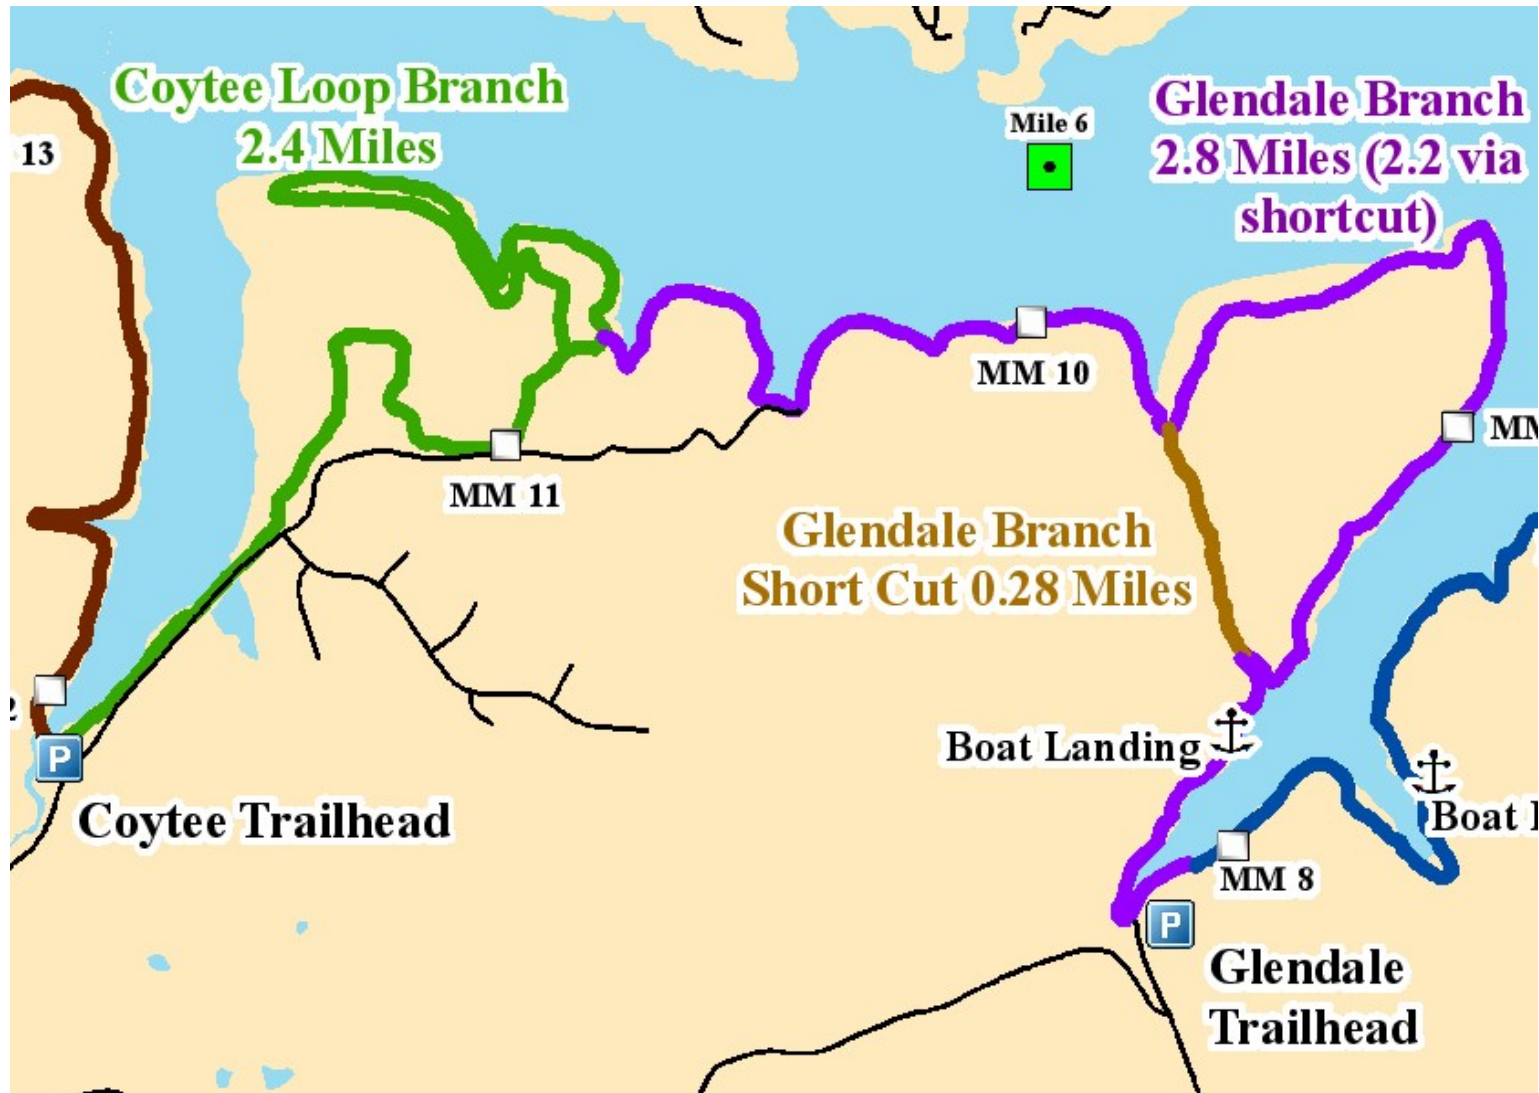

Glendale Branch

You can reach the Glendale Trailhead by turning west off on Route 95 onto Glendale Community Road. Alternatively, you can reach the Coytee Trailhead by turning west on Axley Chapel Rd or Balleys Rd and then left on Axley Chapel Rd. The shortcut can turn the trail into a loop!